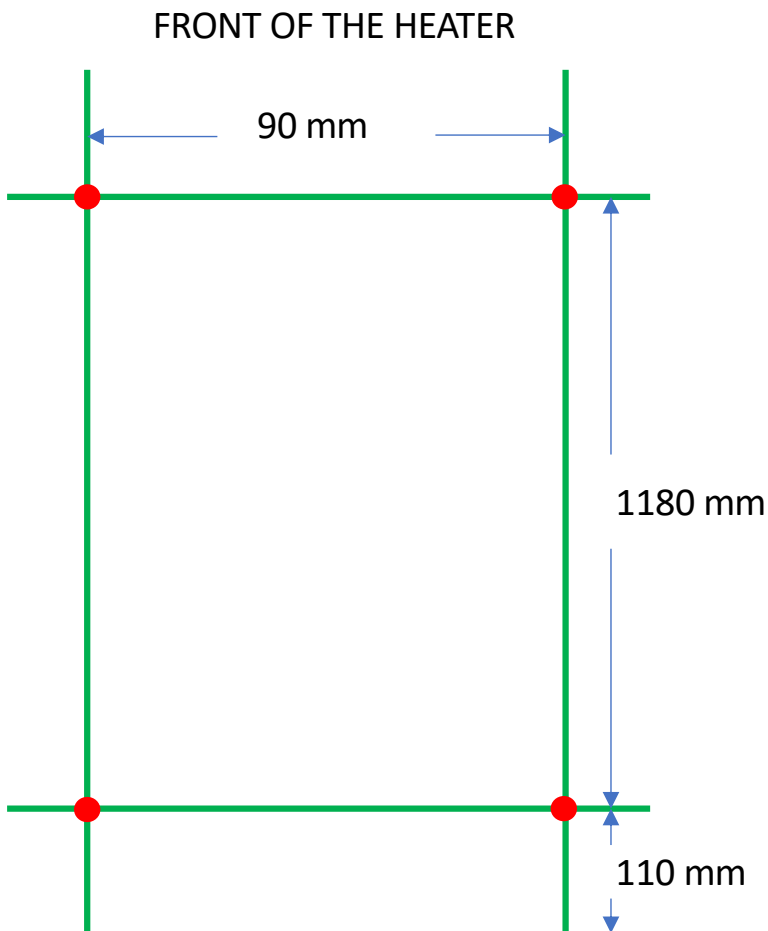

## PLUS 2 - 2022

Datasheet and mounting instruction will be available on our website

[www.tv.s.dk](http://www.tv.s.dk)

Center distance = 90 mm

1400 mm

● = Brackets