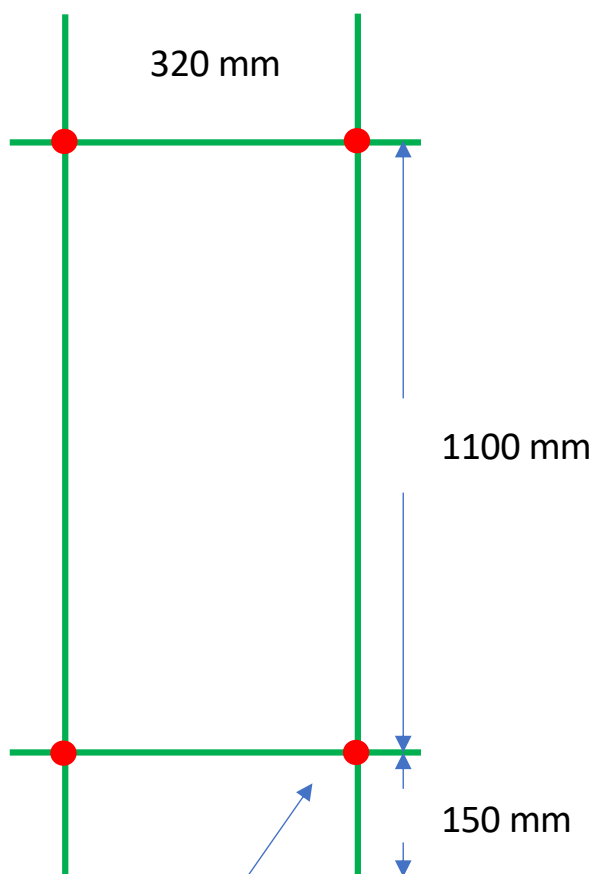

ELDO 4 WITH TIMER

Datasheet and mounting instruction will be available on our website

www.tvs.dk

FRONT OF THE HEATER

The cable will be mounted inside this bracket.

● = Bracket