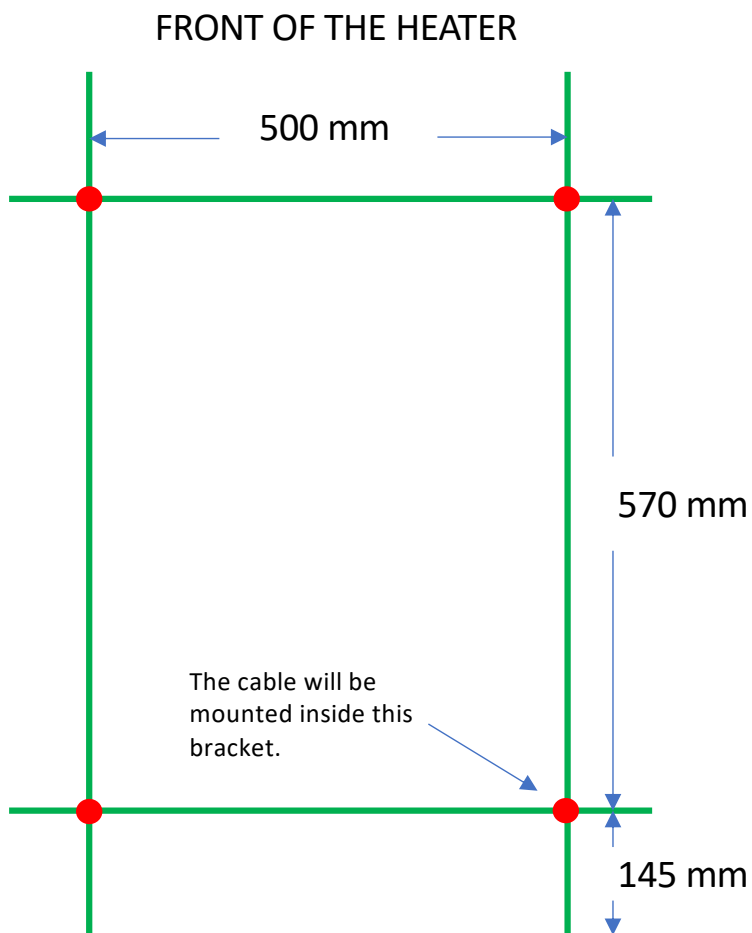

ELDO 9 F WITH TIMER

Datasheet and mounting instruction will be available on our website

www.tvvs.dk

● = Bracket.