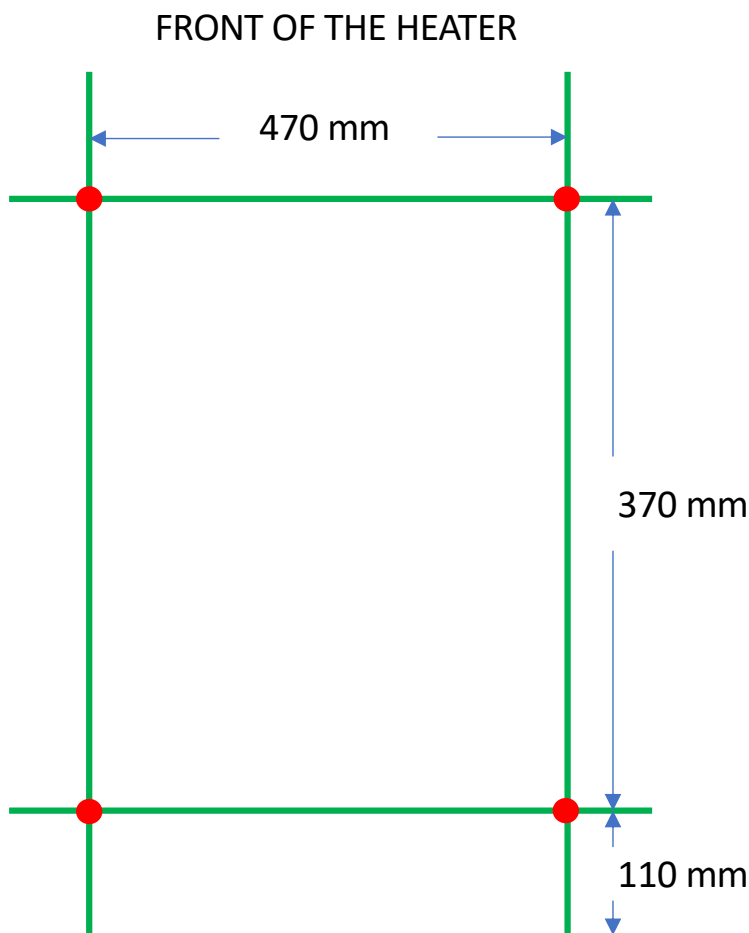

PLUS 9-500

Datasheet and mounting instruction will be available on our website

www.tvs.dk

Center distance = 470 mm

● = Brackets