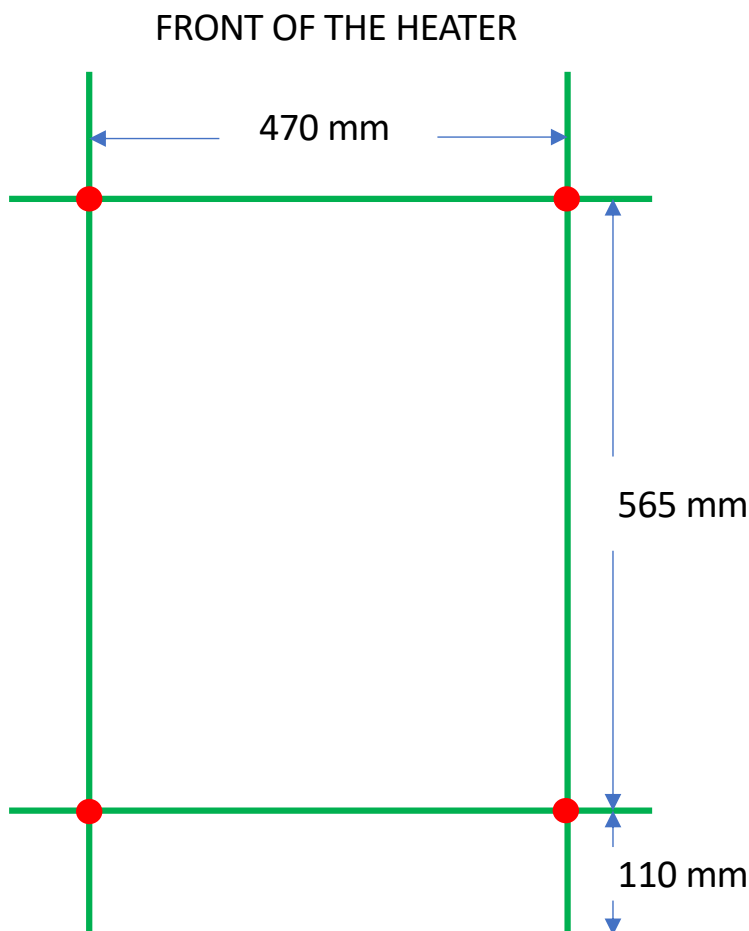

PLUS 12-500

Datasheet and mounting instruction will be available on our website

www.tvs.dk

Center distance = 470 mm

● = Brackets