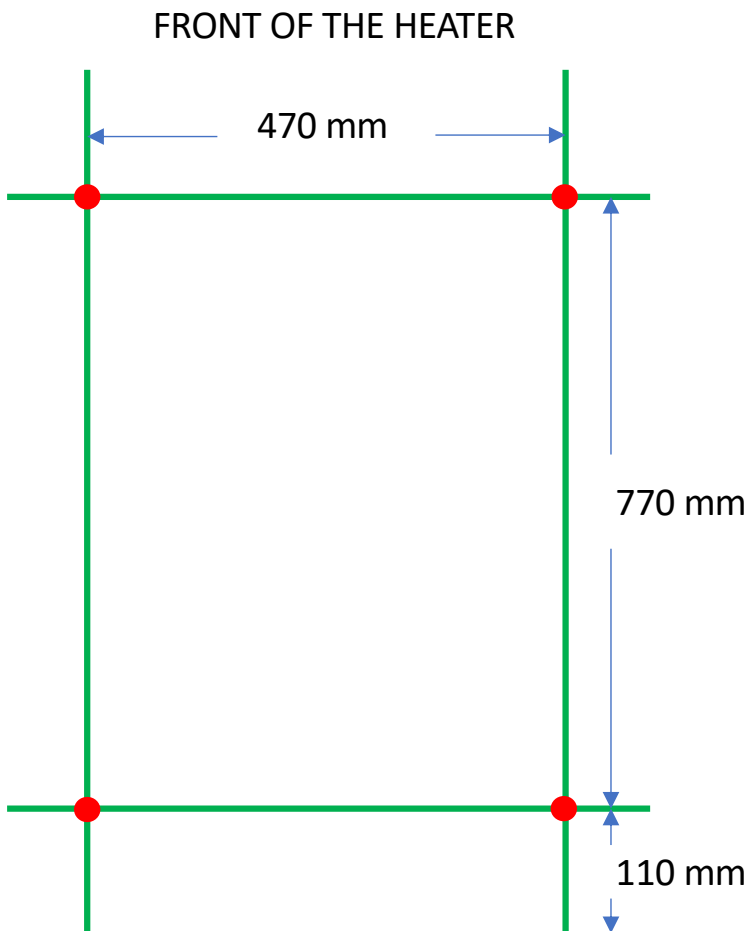

PLUS 15-500

Datasheet and mounting instruction will be available on our website

www.tvs.dk

Center distance = 470 mm

● = Brackets