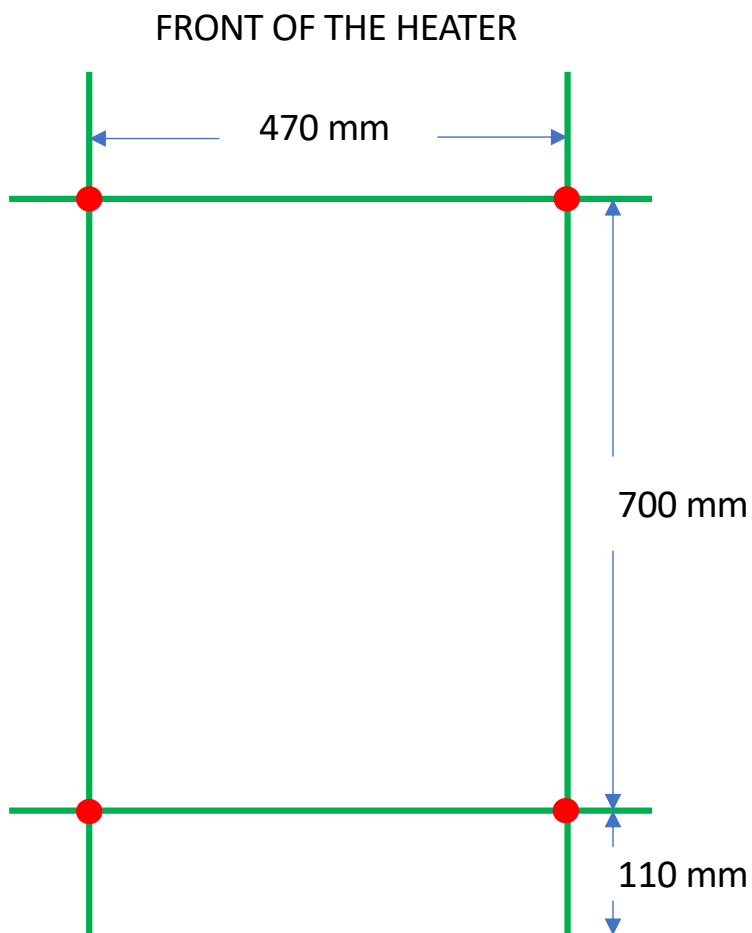

## DUO 12-500

Datasheet and mounting instruction will be available on our website

[www.tv.s.dk](http://www.tv.s.dk)

**Center distance = 470 mm**

● = Brackets