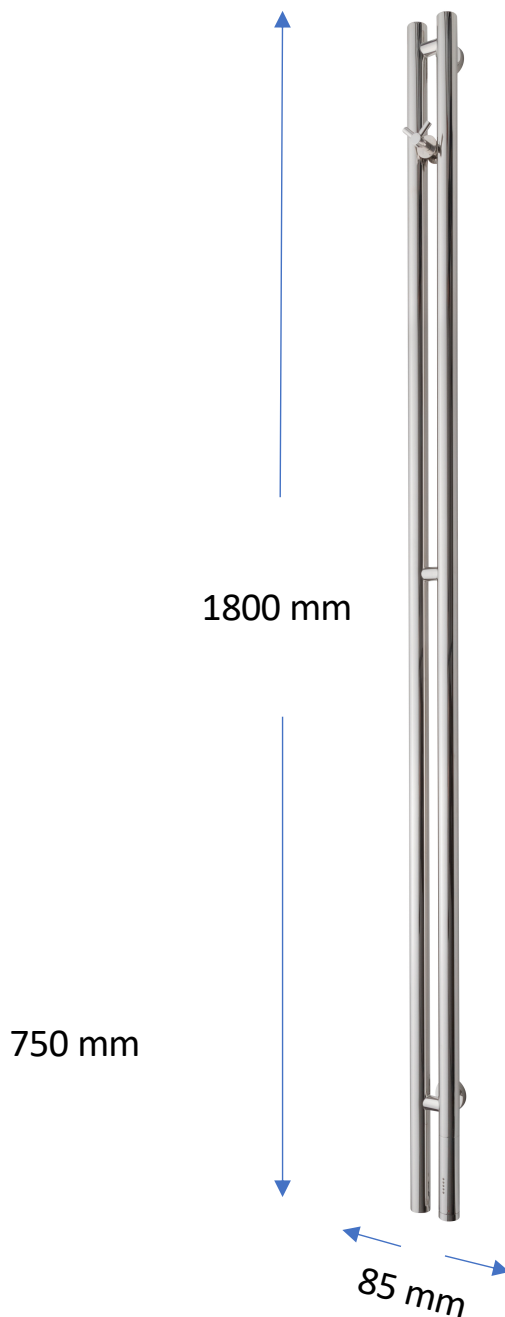

PLUS 2

Datasheet and mounting instruction will be available on our website

www.tvs.dk

FRONT OF THE HEATER

The cable goes out 35 mm from bottom of the vertical pipe

● = Bracket with cover rosette. The rosette covers 50 mm .