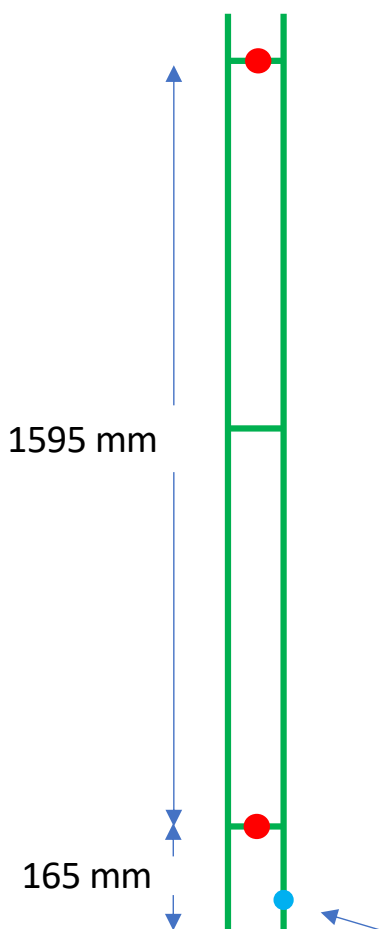

PLUS 2

Datasheet and mounting instruction will be available on our website

www.tvs.dk

FRONT OF THE HEATER

The cable goes out 35 mm from bottom of the vertical pipe

● = Bracket with cover rosette. The rosette covers 50 mm .