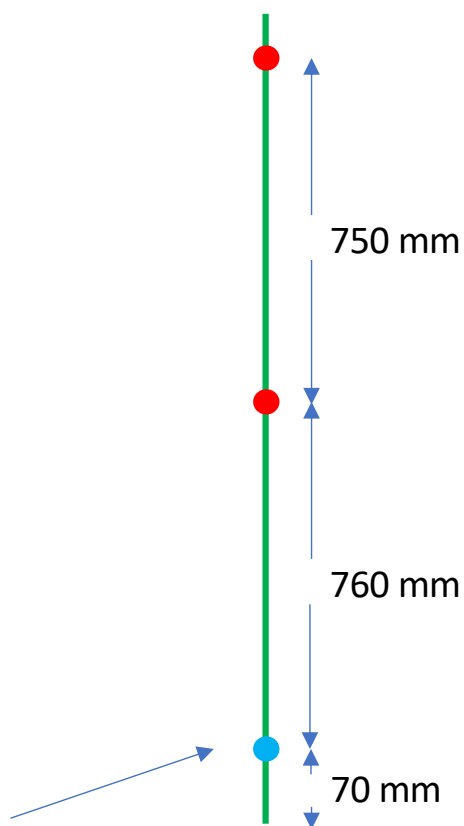

### FRONT OF THE HEATER

The cable will be mounted inside this bracket.

● = Bracket with cover rosette. The rosette covers 50 mm .

● = Bracket where the cable will be mounted. The rosette covers 50 mm.