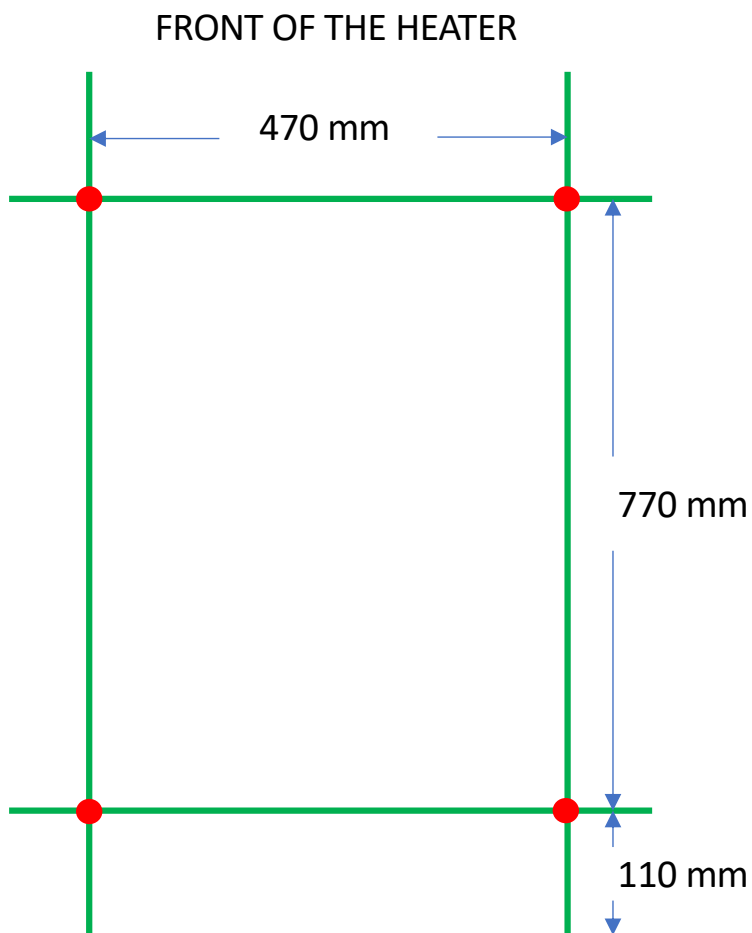

PIVO 15-500

Datasheet and mounting instruction will be available on our website

www.tvvs.dk

Center distance = 470 mm

● = Brackets