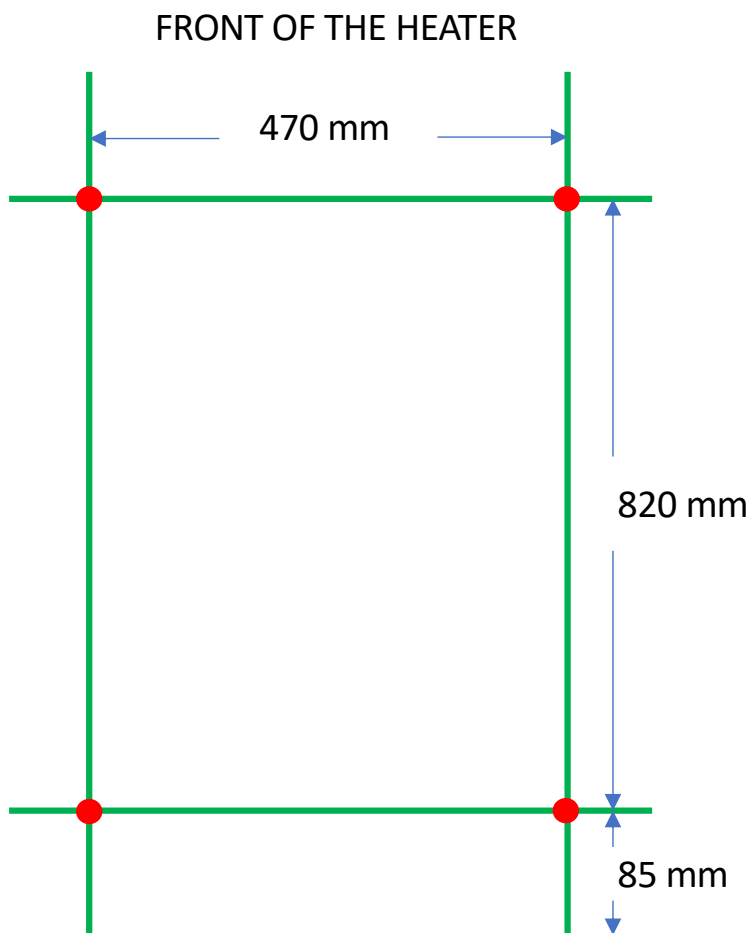

## PASO 15-500

Datasheet and mounting instruction will be available on our website

[www.tvvs.dk](http://www.tvvs.dk)

**Center distance = 470 mm**

● = Brackets