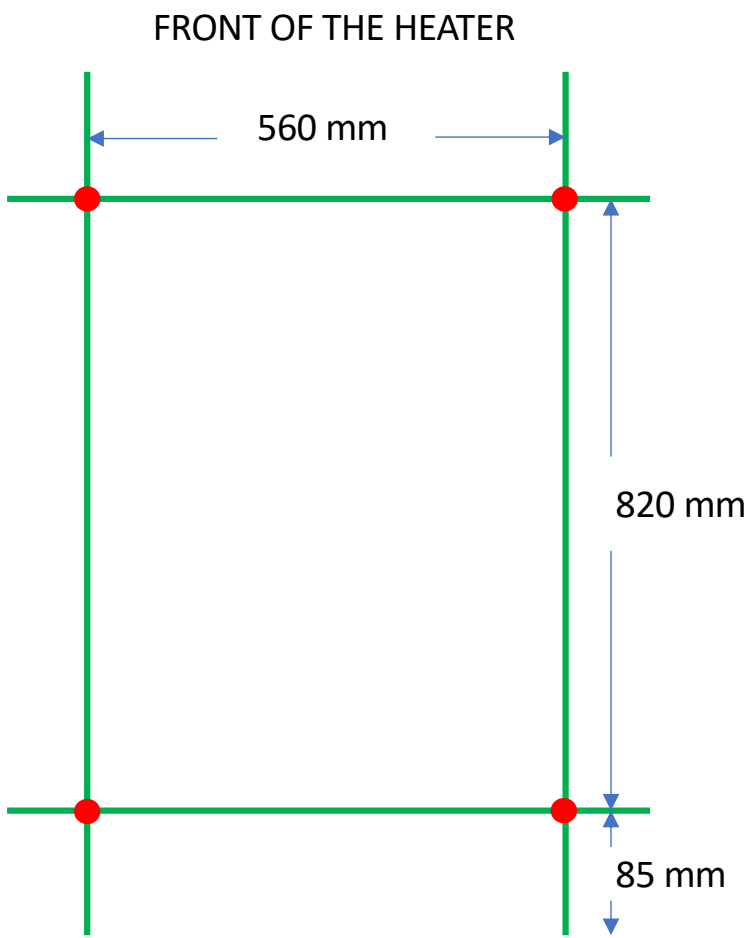

NEMO 15-600

Datasheet and mounting instruction will be available on our website

www.tvs.dk

Center distance = 570 mm

● = Brackets