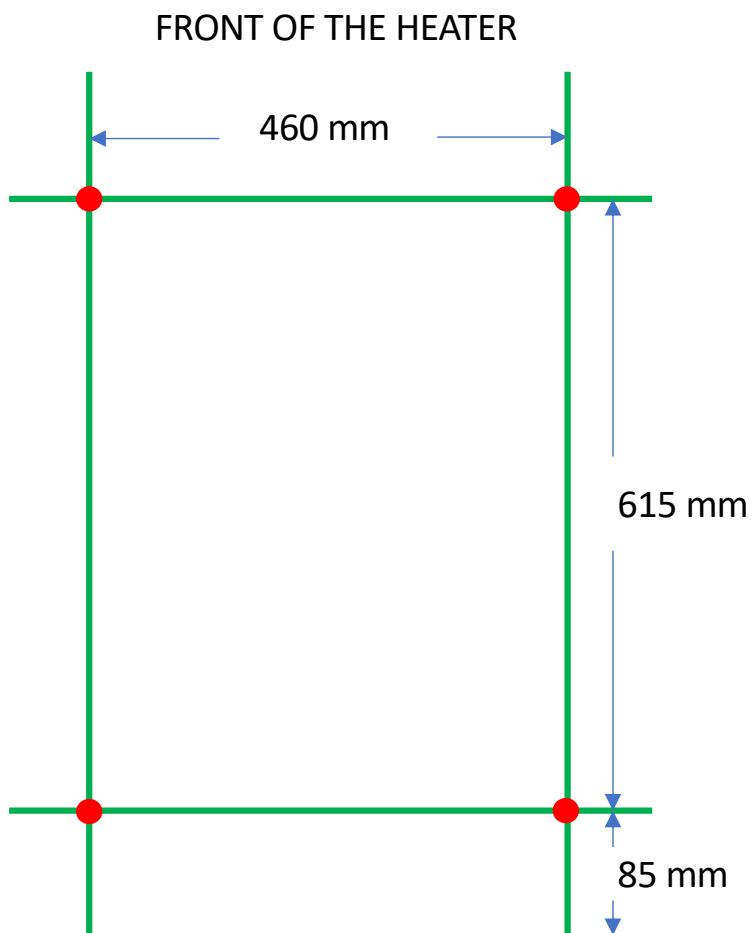

## NEMO 12-500

Datasheet and mounting instruction will be available on our website

[www.tvs.dk](http://www.tvs.dk)

**Center distance = 470 mm**

● = Brackets