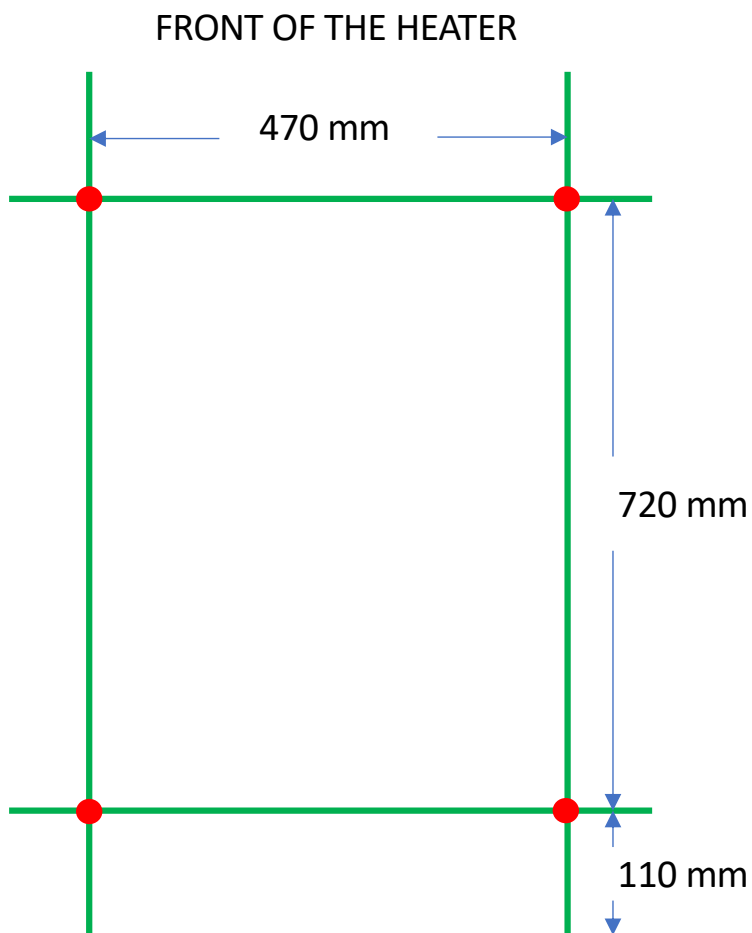

## MILO 9-500

Datasheet and mounting instruction will be available on our website

[www.tvvs.dk](http://www.tvvs.dk)

**Center distance = 470 mm**

● = Brackets