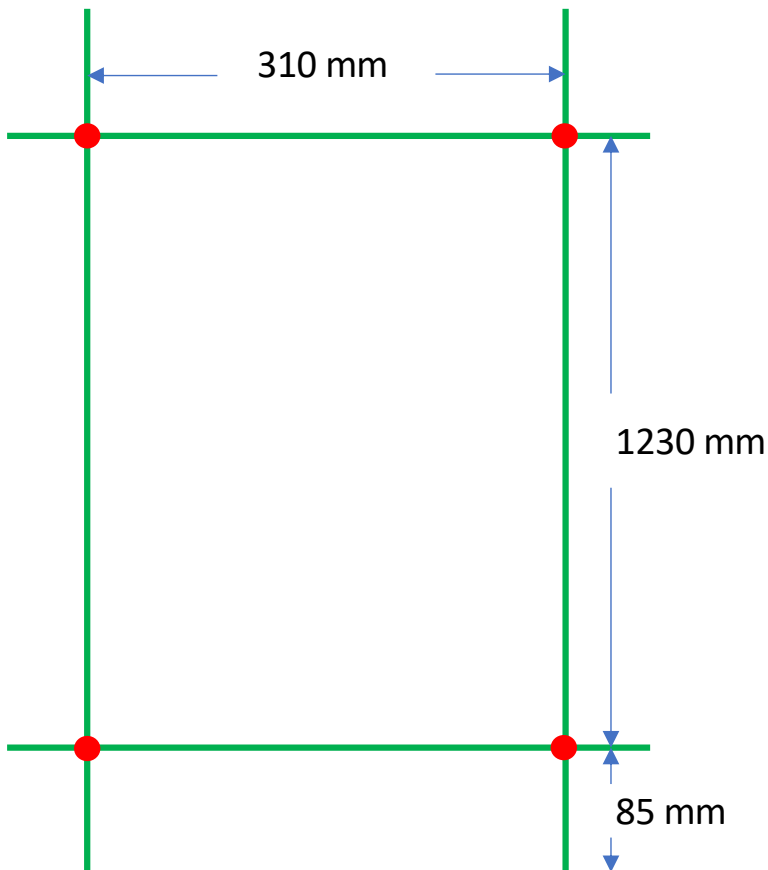

KOSMO 21-360

Datasheet and mounting instruction will be available on our website

www.tvvs.dk

Center distance = 320 mm

1400 mm

360 mm

● = Brackets

FRONT OF THE HEATER

310 mm

1230 mm

85 mm