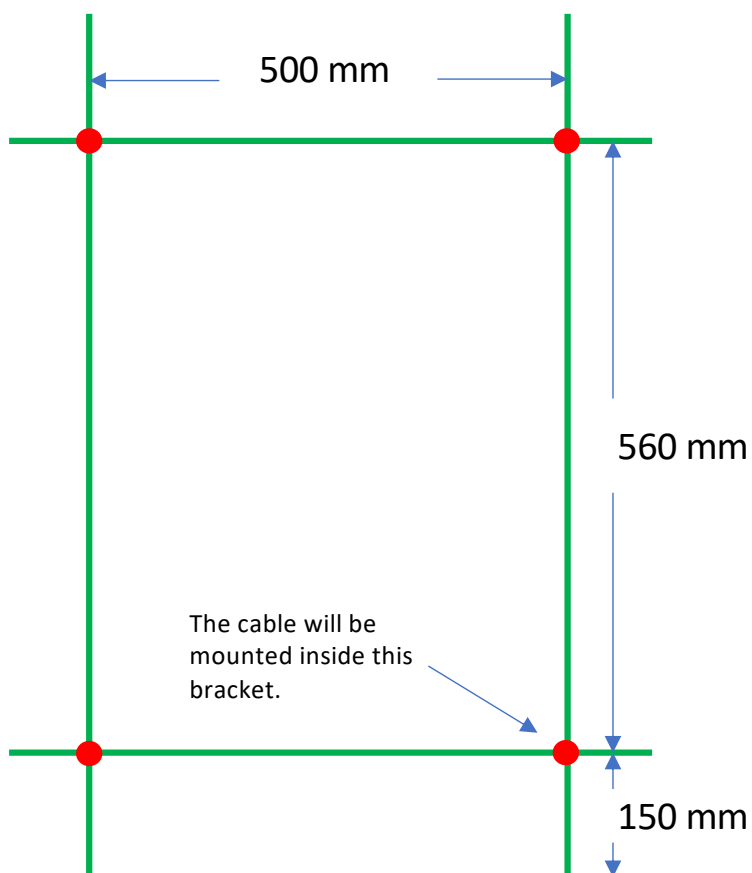

## ELDO 9 WITH TIMER

Datasheet and mounting instruction will be available on our website

[www.tvvs.dk](http://www.tvvs.dk)

FRONT OF THE HEATER

● = Bracket with cover rosette. The rosette covers 60 mm .