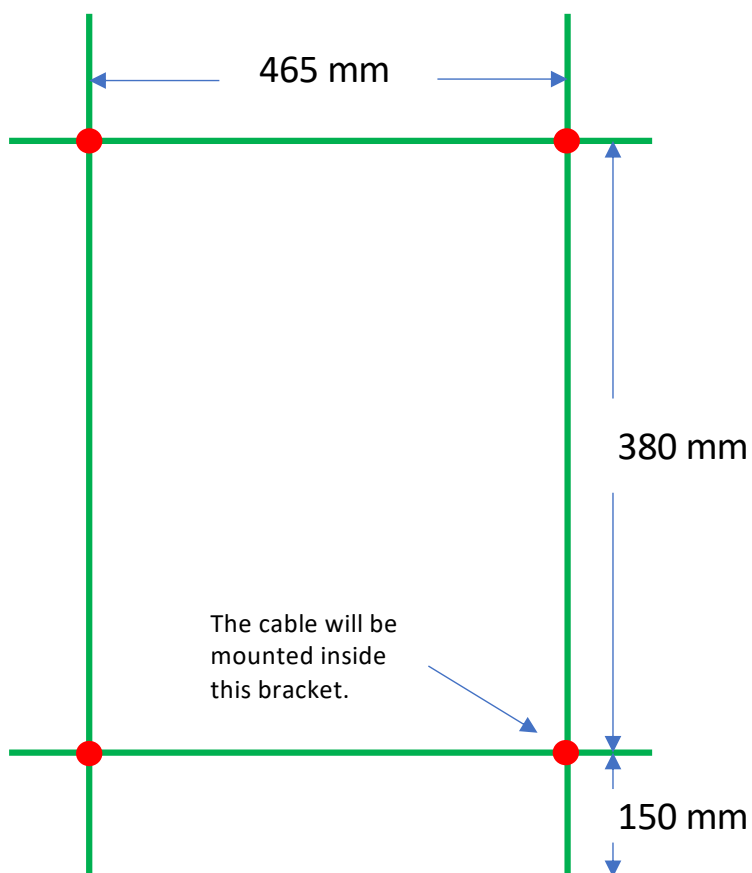

## ELDO 6 L WITH TIMER

Datasheet and mounting instruction will be available on our website

[www.tvs.dk](http://www.tvs.dk)

FRONT OF THE HEATER

● = Bracket with cover rosette. The rosette covers 60 mm .