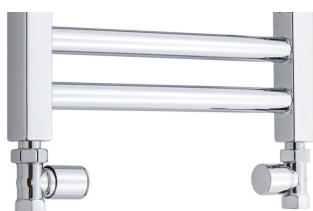

## DATA SHEET

 For waterfilled

### Valve type 110

Type:	Straight angle valve.
Thermostat:	No.
Mounting:	½" thread into the radiator and ½" inside thread toward the floor
Surfaces:	Chrome, white, black and steel.
Mounting distance:	From bottom of the radiator to back ( bottom ) of the valve is 65 mm
Included into the box:	2 pcs. of valve.
Remarks:	The mounting connection with the outside thread that goes into the radiator is chrome on the black and white valves.